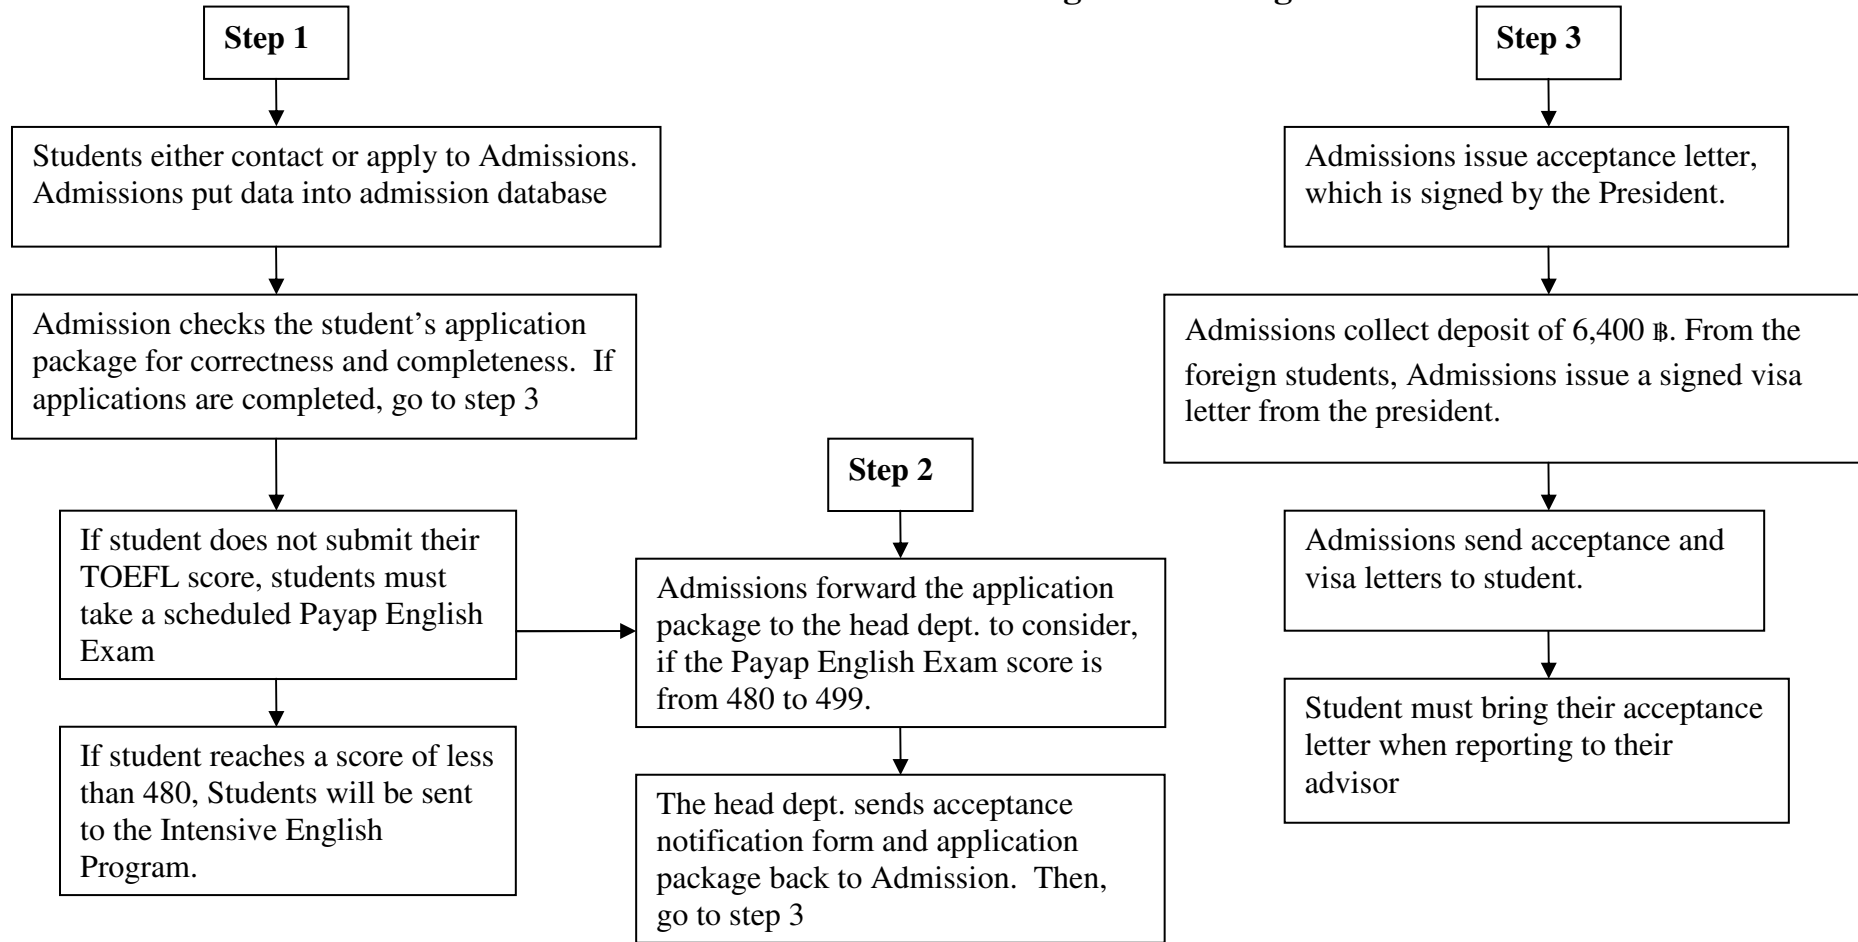

Flowchart for International Undergraduate Programs

***The Admission process takes 10 working days plus additional days for the acceptance and visa letters sent back to the student.

YW/TP/SP

01/7/09